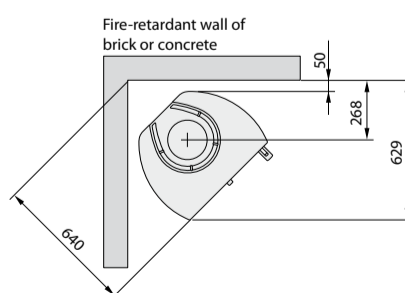

35L, 35LT

*To prevent discolouration of painted fire walls, we recommend the same side distance as to combustable walls.

PRODUCTION
Contura Marketing Communication
PHOTOGRAPHY Micke Persson
STYLIST Helen Sturesson
Thanks to Johanson Design AB Markaryd
PRINT Trydells
We reserve the right to make any changes.
GB PBD 1406-1 539276

Download our new app that makes it easier to choose the right stove for your home. Read more at contura.eu

Watch the film about the app!

Available on the **App Store**

Google play

Part of **NIBE** www.contura.eu

Contura is a Swedish made quality product. When you buy one of our fireplaces you always get well thought out design and a large range of choice of design, material, heat storage and accessories. The combustion technology is among the market's most efficient in all models and our Clean Burning system keeps the glass clean and the fire visible better than any others. Most of our models are Swan labelled and we always give a 5 year warranty.