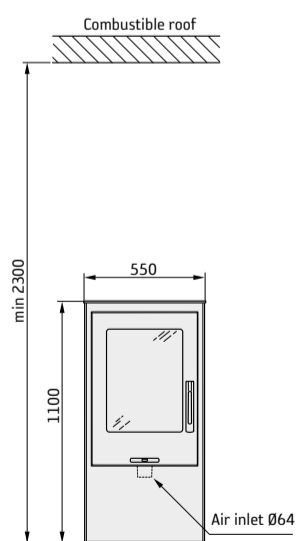

35L, 35LT

*To prevent discolouration of painted fire walls, we recommend the same side distance as to combustable walls.

PRODUCTION
Contura Marketing Communication
PHOTOGRAPHY Micke Persson
STYLIST Helen Sturesson
Thanks to Johanson Design AB Markaryd
PRINT Trydells
We reserve the right to make any changes.
GB PBD 1406-1 539276

Download our new app that makes it easier to choose the right stove for your home. Read more at contura.eu

Watch the film about the app!

Available on the **App Store**

Google play

Part of **NIBE** www.contura.eu

Contura is a Swedish made quality product. When you buy one of our fireplaces you always get well thought out design and a large range of choice of design, material, heat storage and accessories. The combustion technology is among the market's most efficient in all models and our Clean Burning system keeps the glass clean and the fire visible better than any others. Most of our models are Swan labelled and we always give a 5 year warranty.