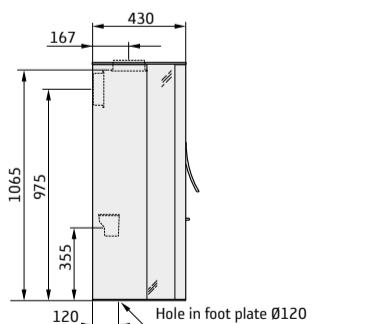

35L, 35LT

*To prevent discolouration of painted fire walls, we recommend the same side distance as to combustable walls.

PRODUCTION
Contura Marketing Communication
PHOTOGRAPHY Micke Persson
STYLIST Helen Sturesson
Thanks to Johanson Design AB Markaryd
PRINT Trydells
We reserve the right to make any changes.
GB PBD 1406-1 539276

Download our new app that makes it easier to choose the right stove for your home. Read more at contura.eu

Watch the film about the app!

Available on the **App Store**

Google play

Part of **NIBE** www.contura.eu

Contura is a Swedish made quality product. When you buy one of our fireplaces you always get well thought out design and a large range of choice of design, material, heat storage and accessories. The combustion technology is among the market's most efficient in all models and our Clean Burning system keeps the glass clean and the fire visible better than any others. Most of our models are Swan labelled and we always give a 5 year warranty.