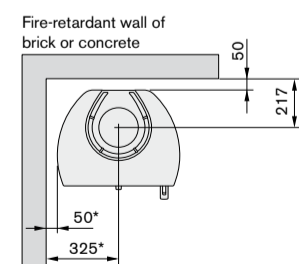

35L, 35LT

*To prevent discolouration of painted fire walls, we recommend the same side distance as to combustable walls.

PRODUCTION
Contura Marketing Communication
PHOTOGRAPHY Micke Persson
STYLIST Helen Sturesson
Thanks to Johanson Design AB Markaryd
PRINT Trydells
We reserve the right to make any changes.
GB PBD 1406-1 539276

Download our new app that makes it easier to choose the right stove for your home. Read more at contura.eu

Watch the film about the app!

Available on the **App Store**

Google play

Part of **NIBE** www.contura.eu

Contura is a Swedish made quality product. When you buy one of our fireplaces you always get well thought out design and a large range of choice of design, material, heat storage and accessories. The combustion technology is among the market's most efficient in all models and our Clean Burning system keeps the glass clean and the fire visible better than any others. Most of our models are Swan labelled and we always give a 5 year warranty.