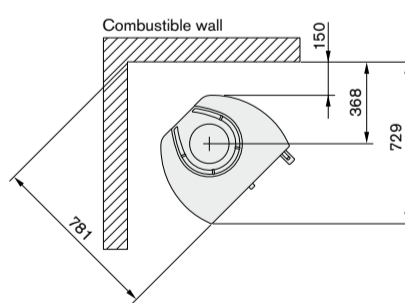

natural heat-retaining soapstone. All models have a glass top and you can choose between a cast iron or glass door.

Dimensions

| Model | 35 low | 35T low |
|-------------|--------------|---------|
| Colour | black, white | black |
| Height (mm) | 1100 | 1100 |
| Width (mm) | 550 | 550 |
| Depth (mm) | 430 | 430 |
| Weight (kg) | 116 | 188 |

Effect

| | |
|-----------------|----------------------------|
| Effect | 3-7 kW |
| Nominal effect | 5 kW (approx. 1.5 kg/hour) |
| Efficiency | 80% |
| Heats | up to 120 m ² |
| Max. log length | 35 cm |

Accessories

Floor protector in glass or sheet metal, self locking door (only cast iron door), outside air connection and chimney.

Contura 35 L low, black

Contura 35 low, white

Contura 35T low

35L, 35LT

*To prevent discolouration of painted fire walls, we recommend the same side distance as to combustable walls.