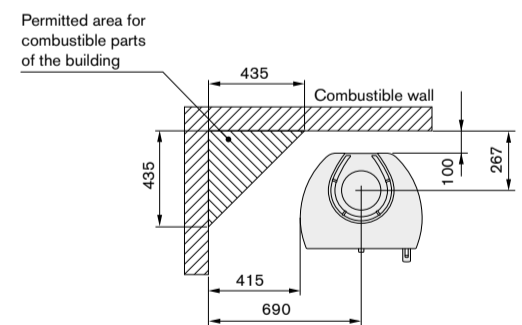

35L, 35LT

*To prevent discolouration of painted fire walls, we recommend the same side distance as to combustable walls.

PRODUCTION
Contura Marketing Communication
PHOTOGRAPHY Micke Persson
STYLIST Helen Sturesson
Thanks to Johanson Design AB Markaryd
PRINT Trydells
We reserve the right to make any changes.
GB PBD 1406-1 539276

Download our new app that makes it easier to choose the right stove for your home. Read more at contura.eu

Watch the film about the app!

Available on the **App Store**

Google play

Part of **NIBE** www.contura.eu

Contura is a Swedish made quality product. When you buy one of our fireplaces you always get well thought out design and a large range of choice of design, material, heat storage and accessories. The combustion technology is among the market's most efficient in all models and our Clean Burning system keeps the glass clean and the fire visible better than any others. Most of our models are Swan labelled and we always give a 5 year warranty.